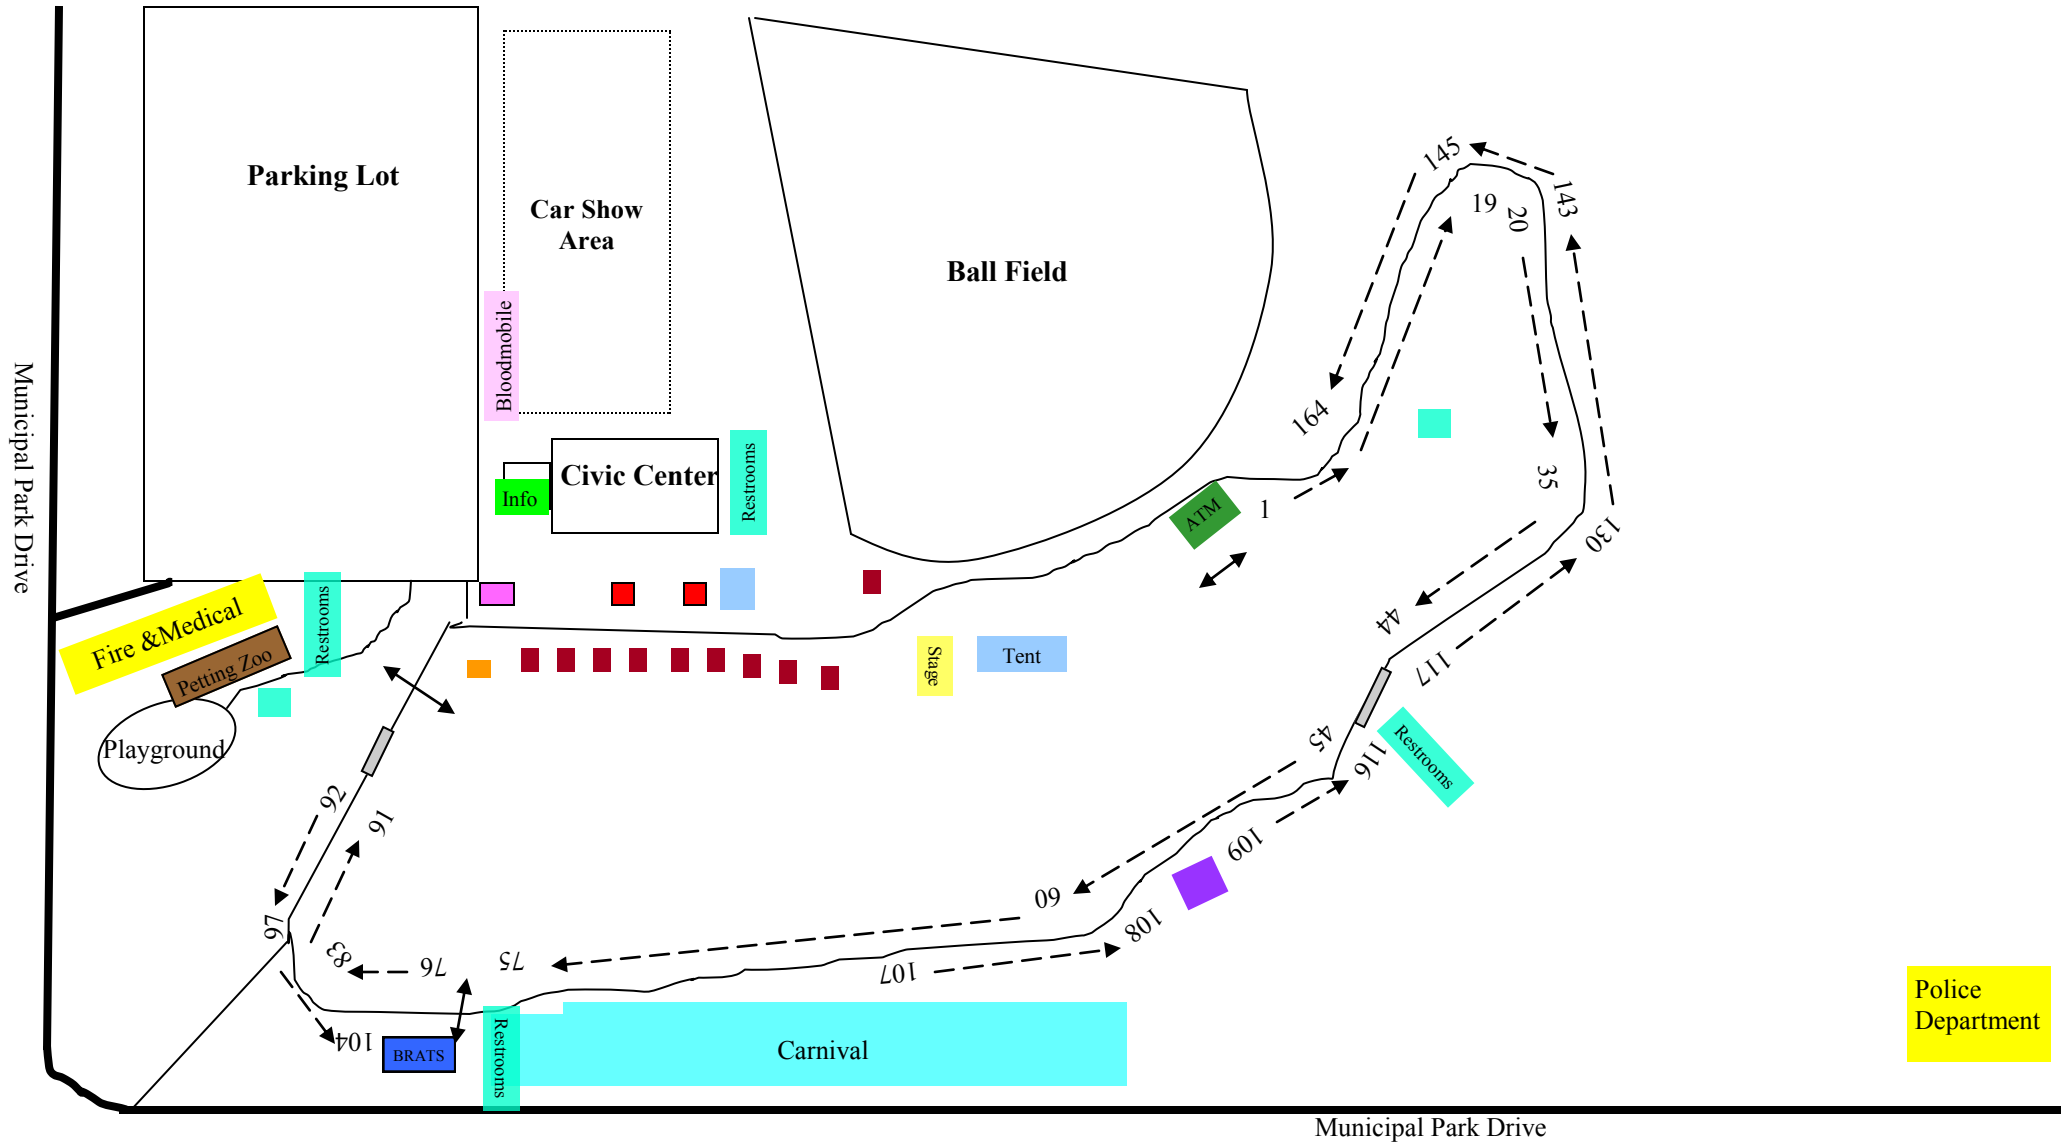

ATM	Bridge	Food	Merchandise	Police, Fire or Medical	Stage
Bloodmobile	Carnival	Ice	Pavilion	Restrooms	Tent
BRATS	Crossover	Information	Petting Zoo	Shortcake	

All Locations Are Approximate.
 No RV Hook ups are available.
 Do Not Drive On Track.

**Baldwin County Strawberry Festival
 Vendor Map**

ATM	Bridge	Food	Merchandise	Police, Fire or Medical	Stage
Bloodmobile	Carnival	Ice	Pavilion	Restrooms	Tent
BRATS	Crossover	Information	Petting Zoo	Shortcake	

All Locations Are Approximate.
 No RV Hook ups are available.
 Do Not Drive On Track.

**Baldwin County Strawberry Festival
 Vendor Map**